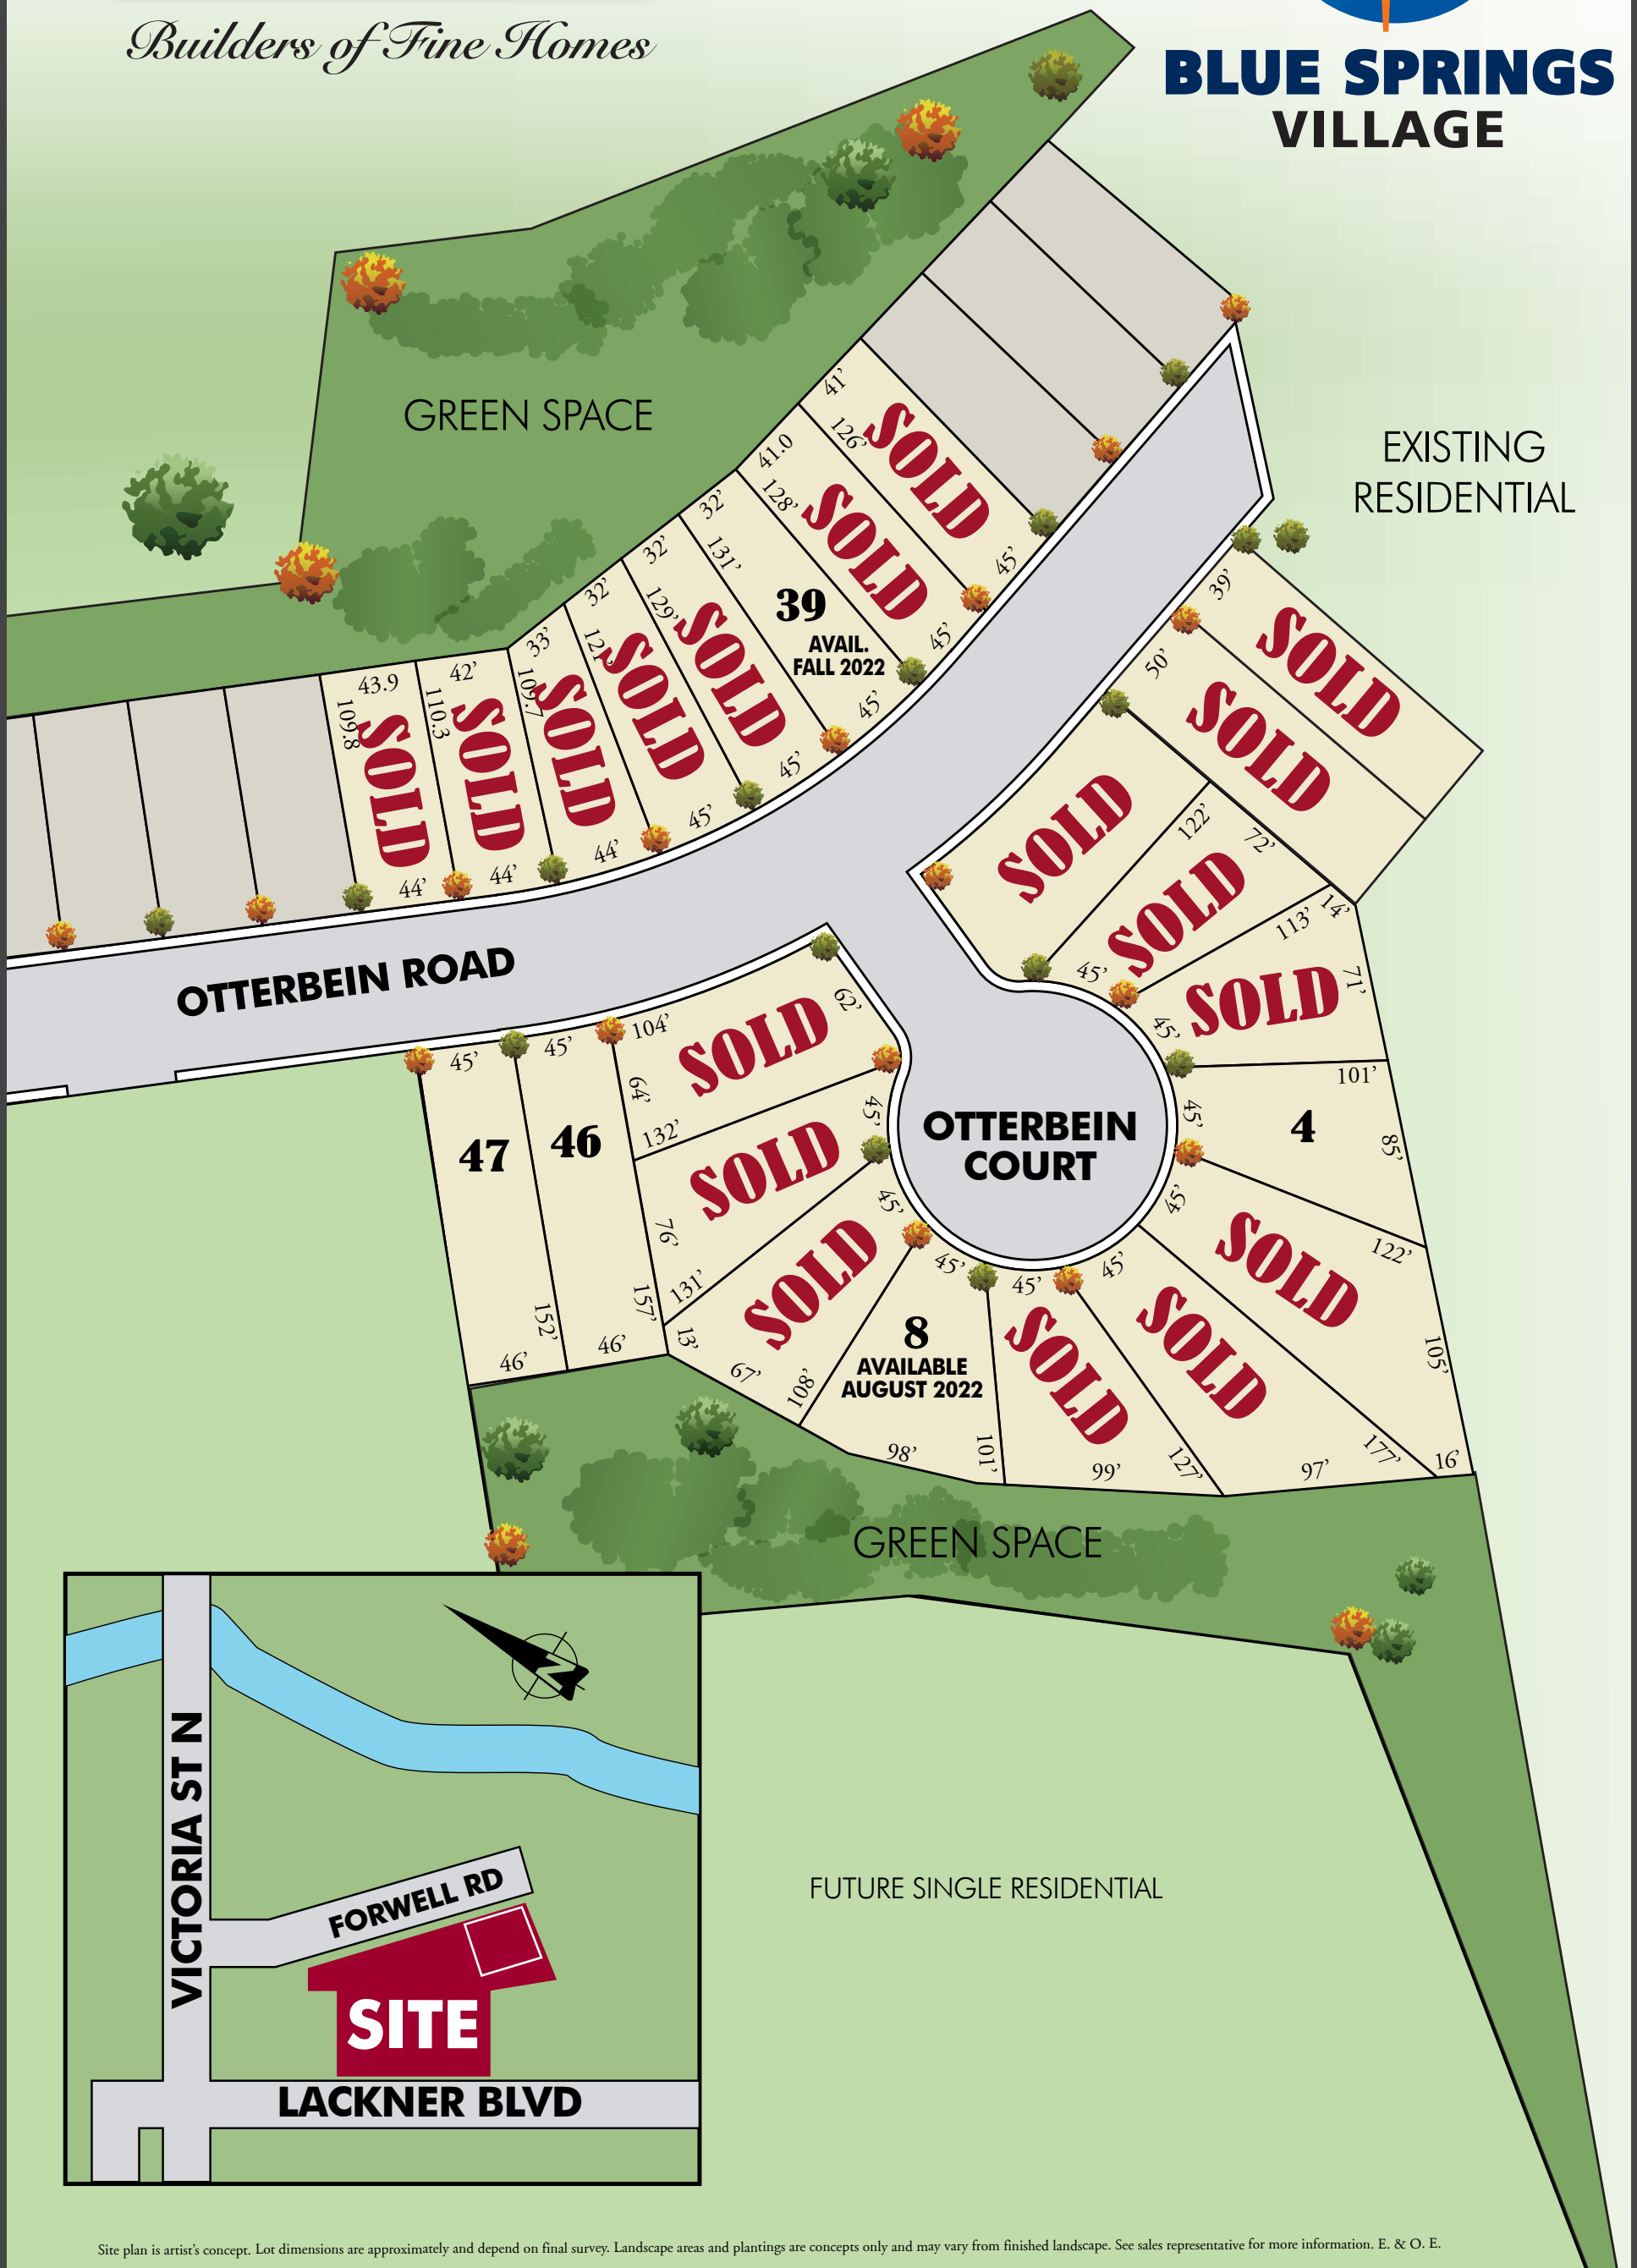

Builders of Fine Homes

BLUE SPRINGS VILLAGE

Site plan is artist's concept. Lot dimensions are approximately and depend on final survey. Landscape areas and plantings are concepts only and may vary from finished landscape. See sales representative for more information. E. & O. E.